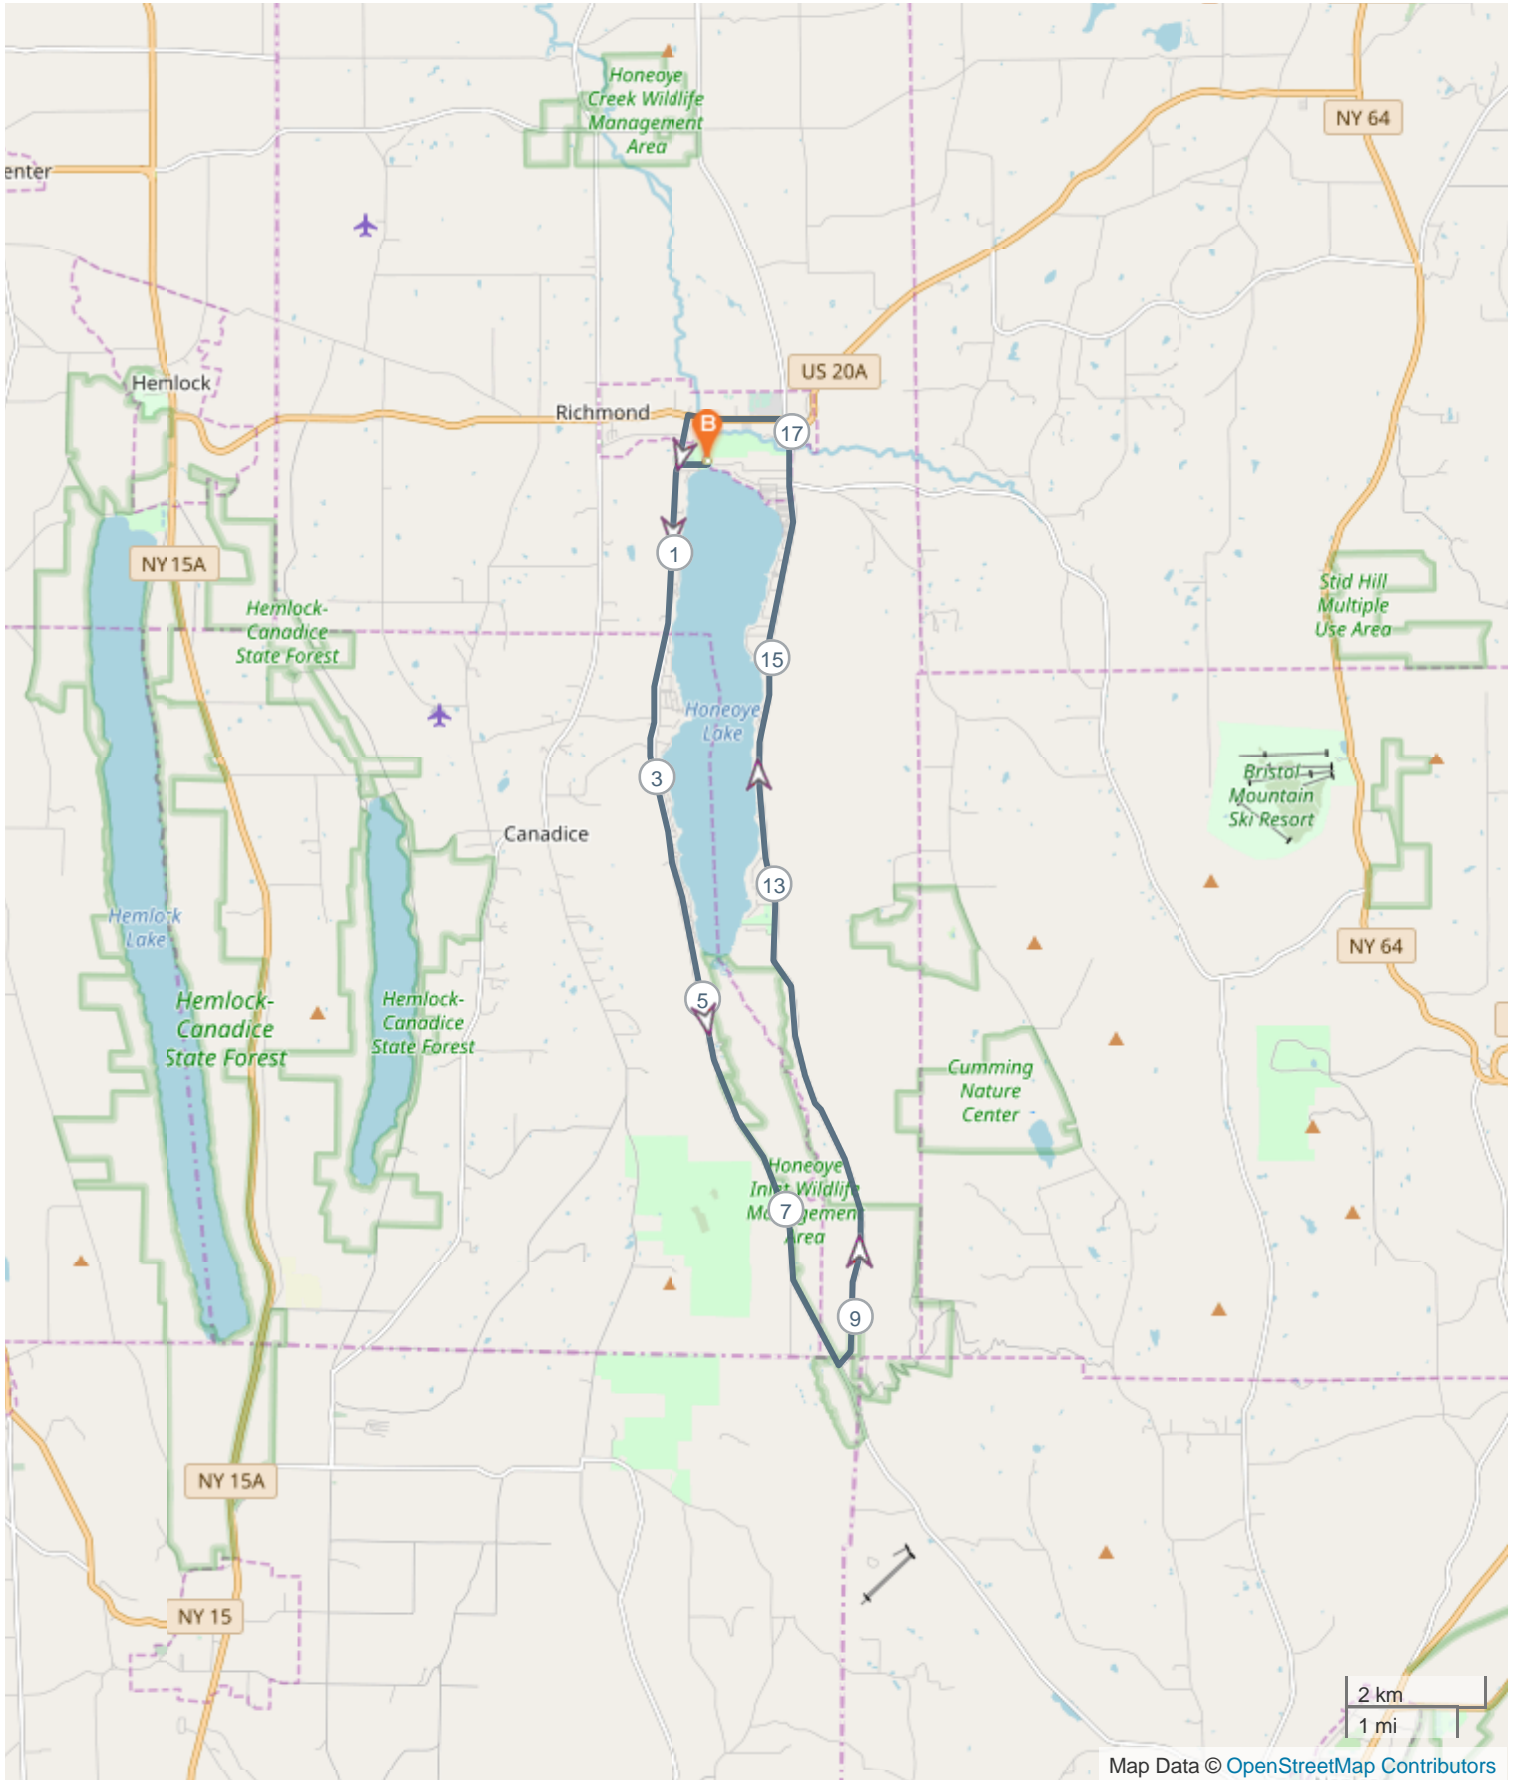

Finger Lakes 30K

ROUTE DIRECTIONS

No	Miles	Turn	Directions
1	18.644		FINISH