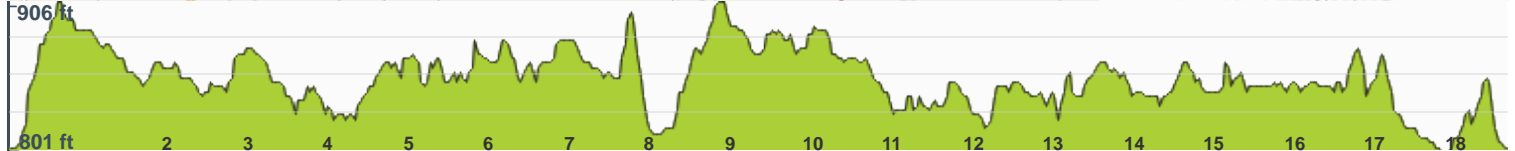

Finger Lakes 30K

ROUTE DIRECTIONS

No	Miles	Turn	Directions
1	18.644		FINISH