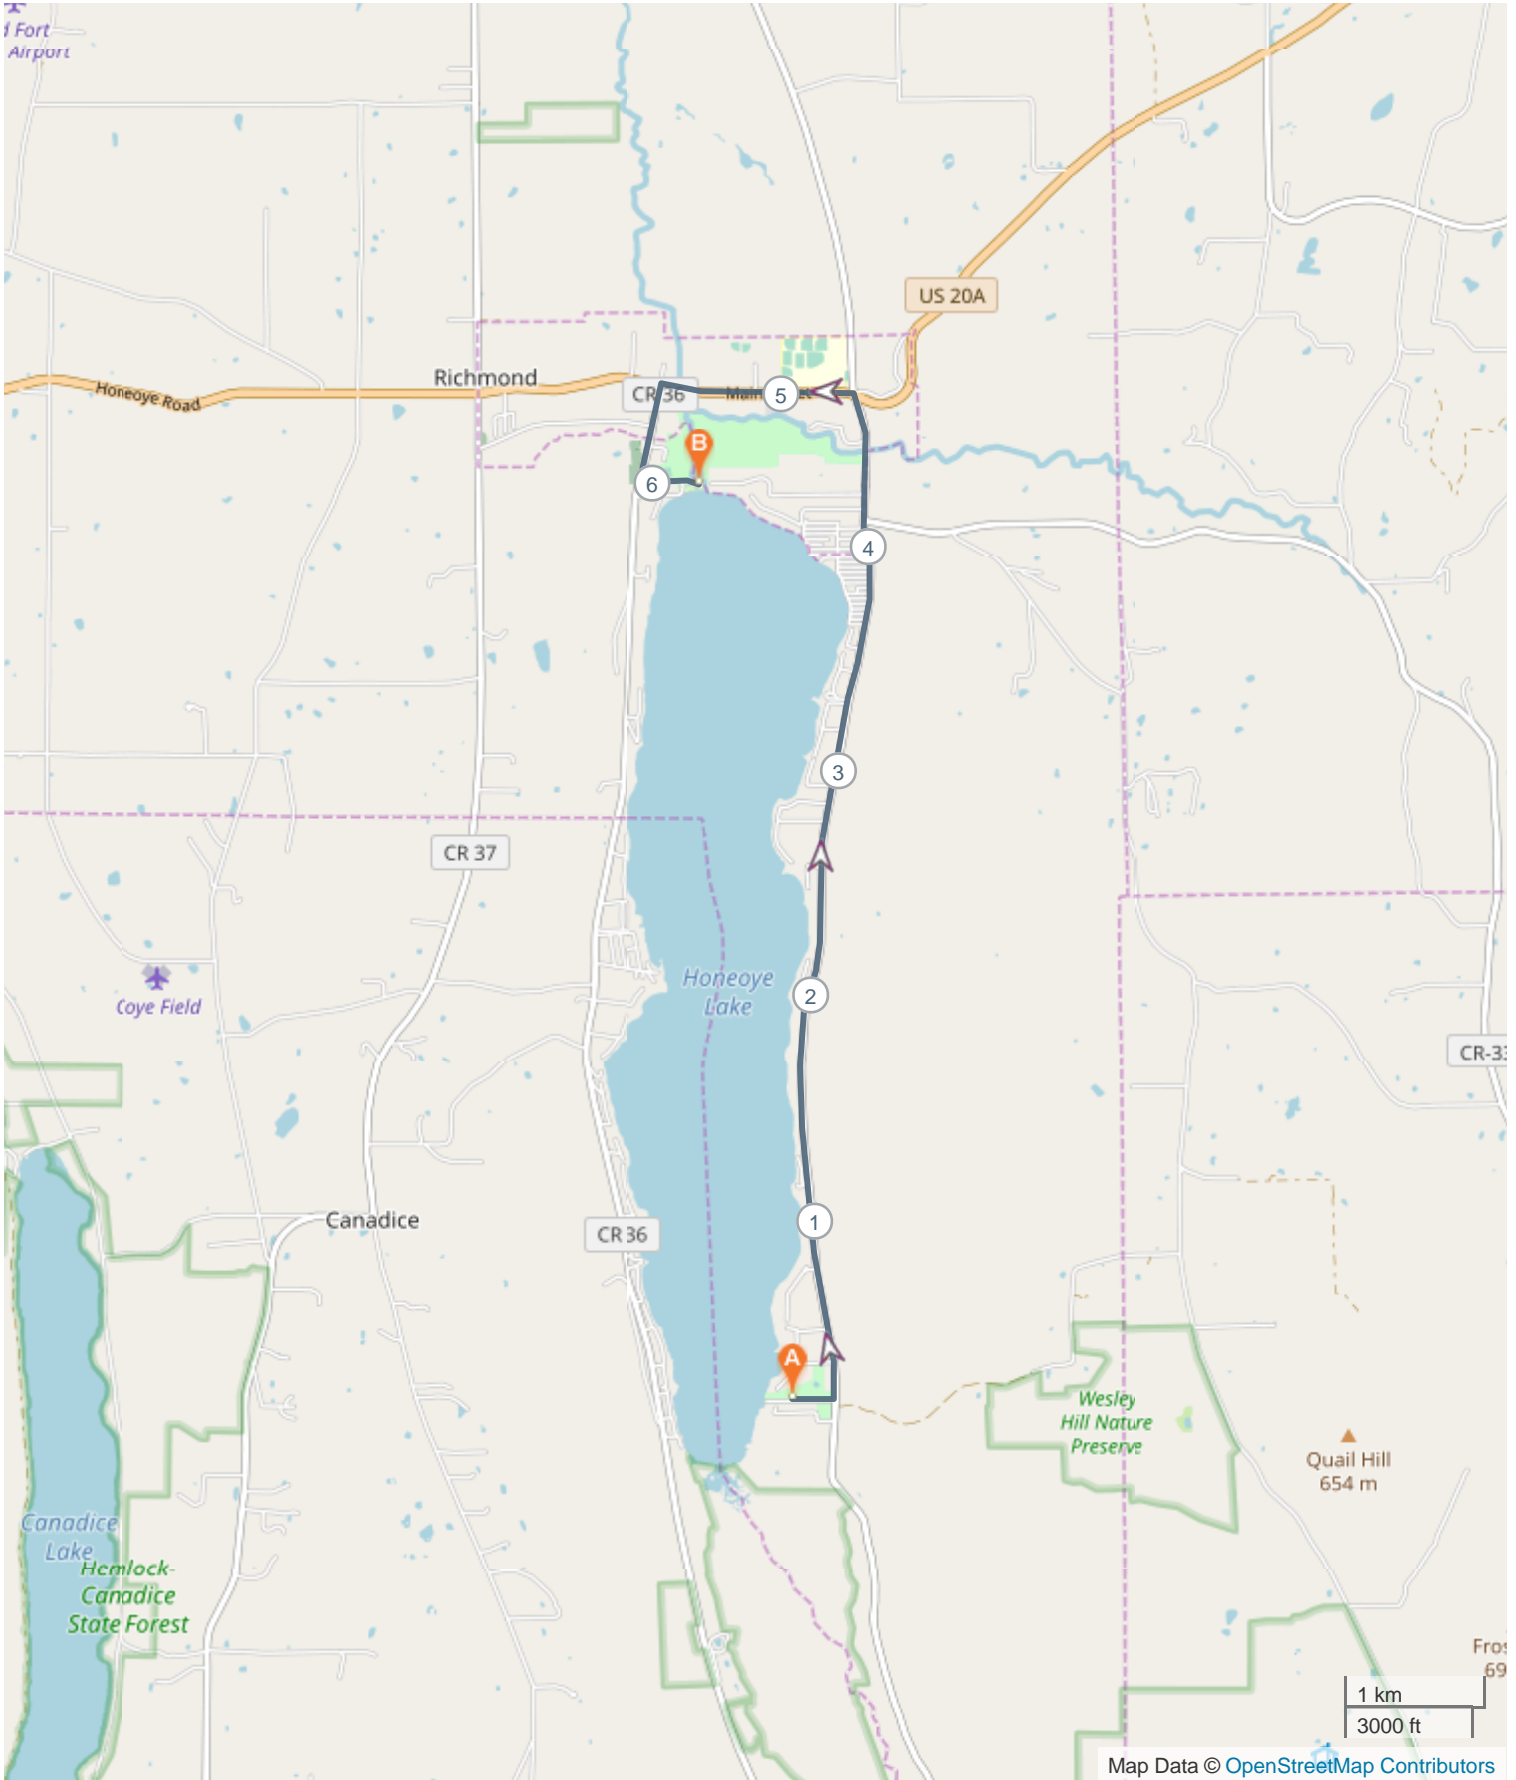

Finger Lakes 10K

ROUTE DIRECTIONS

No	Miles	Turn	Directions
1	6.219		FINISH