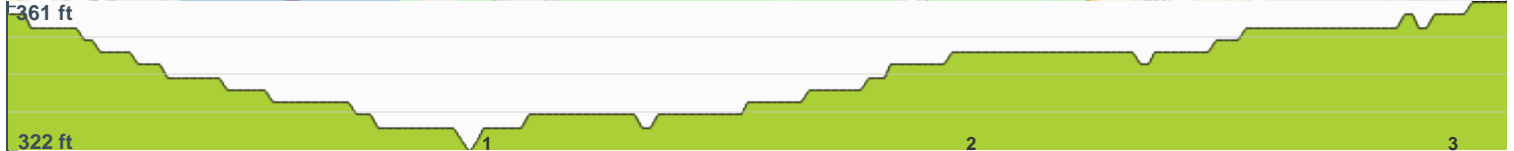

2023 Historic Lewiston 5K REVISED

ROUTE DIRECTIONS

No	Miles	Turn	Directions
1	3.107		FINISH