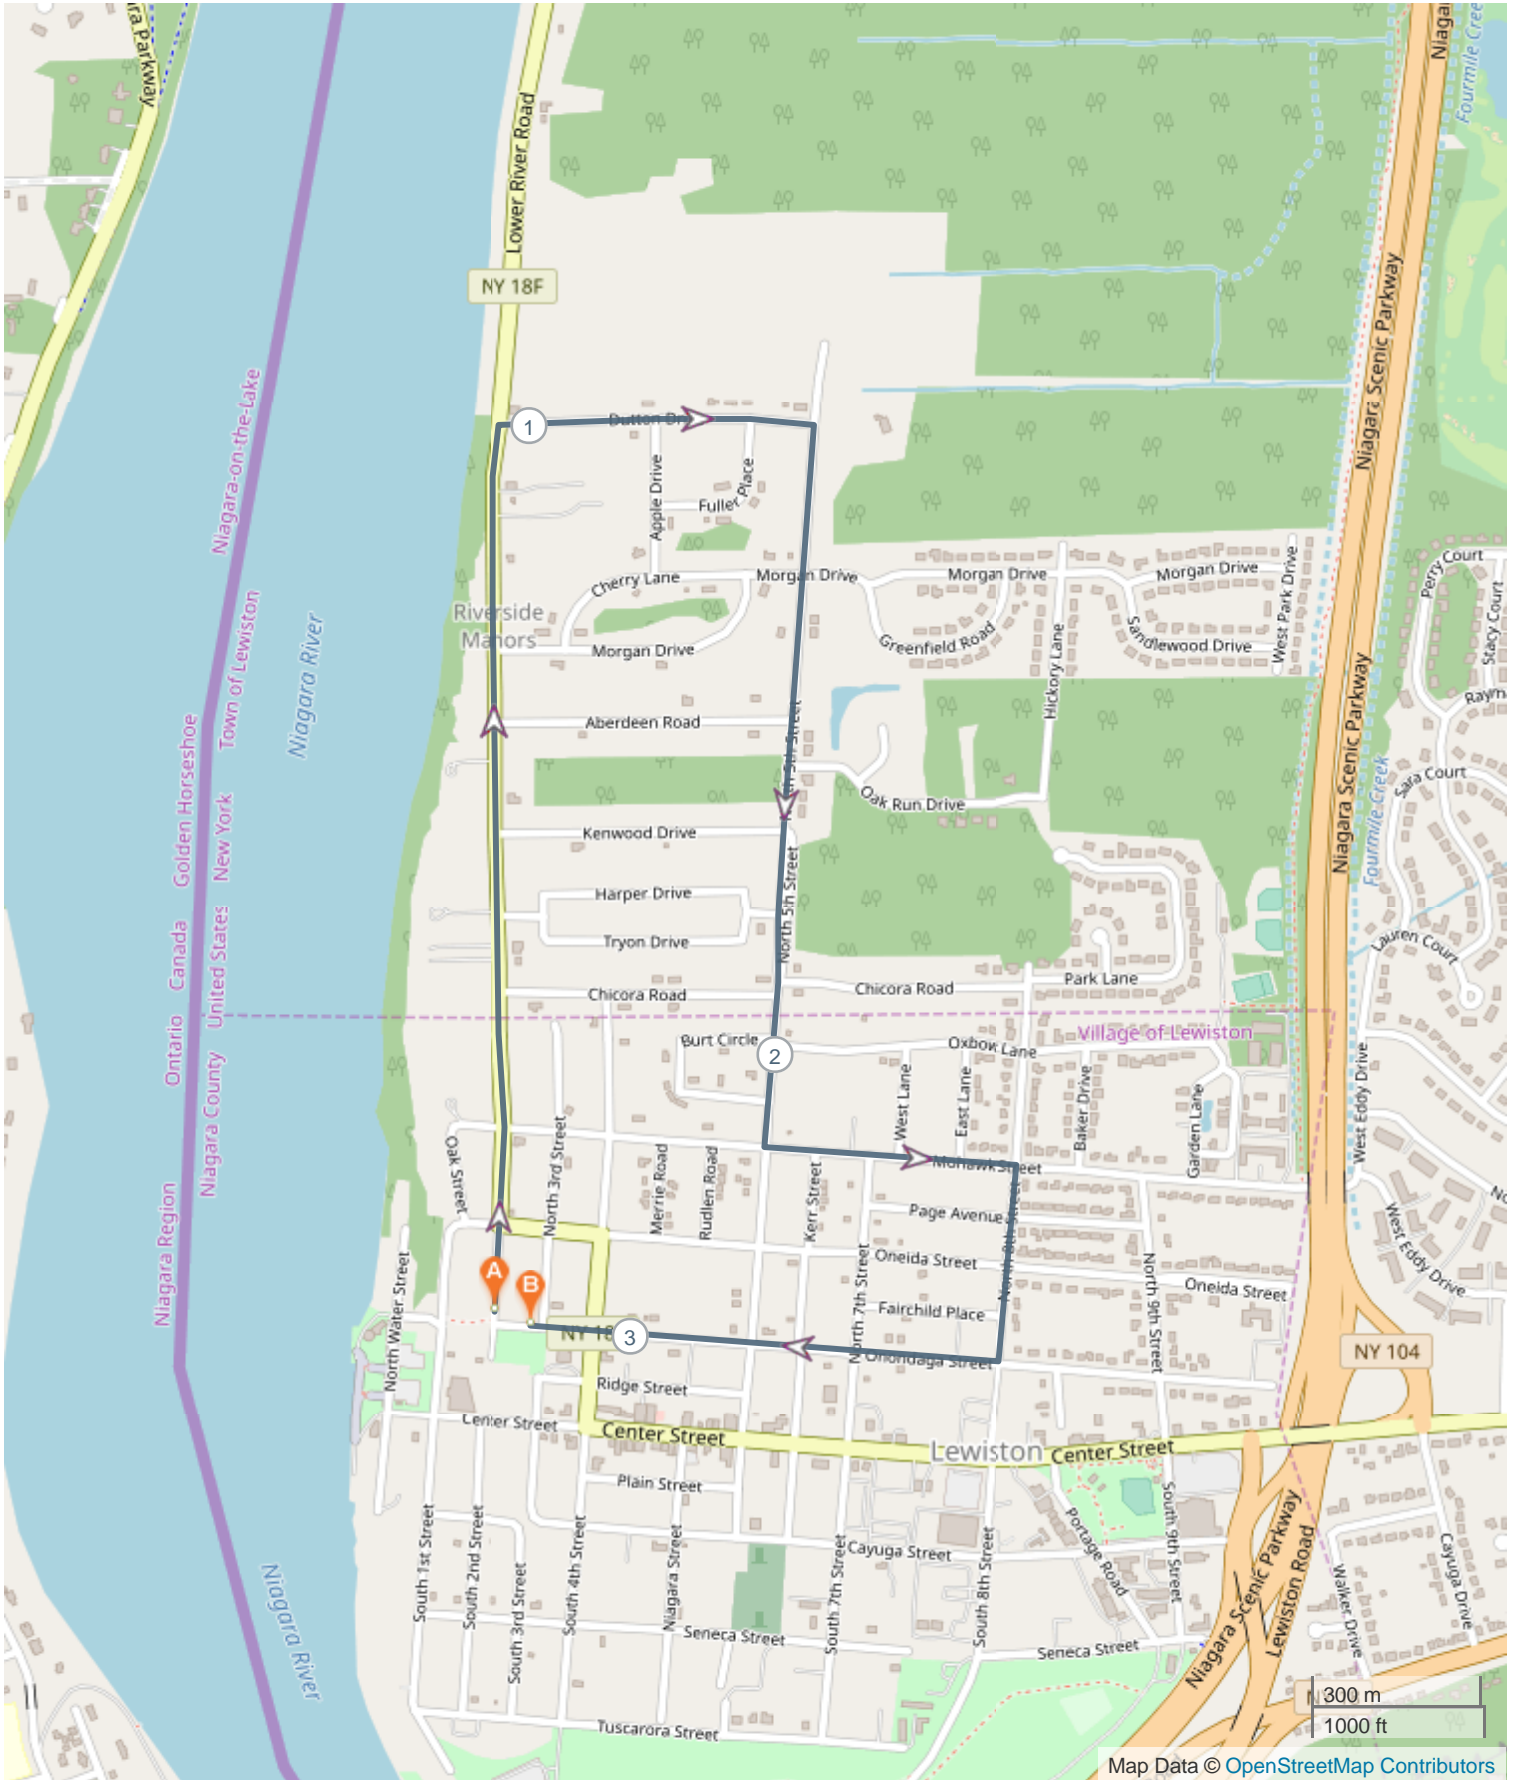

2023 Historic Lewiston 5K REVISED

ROUTE DIRECTIONS

No	Miles	Turn	Directions
1	3.107		FINISH