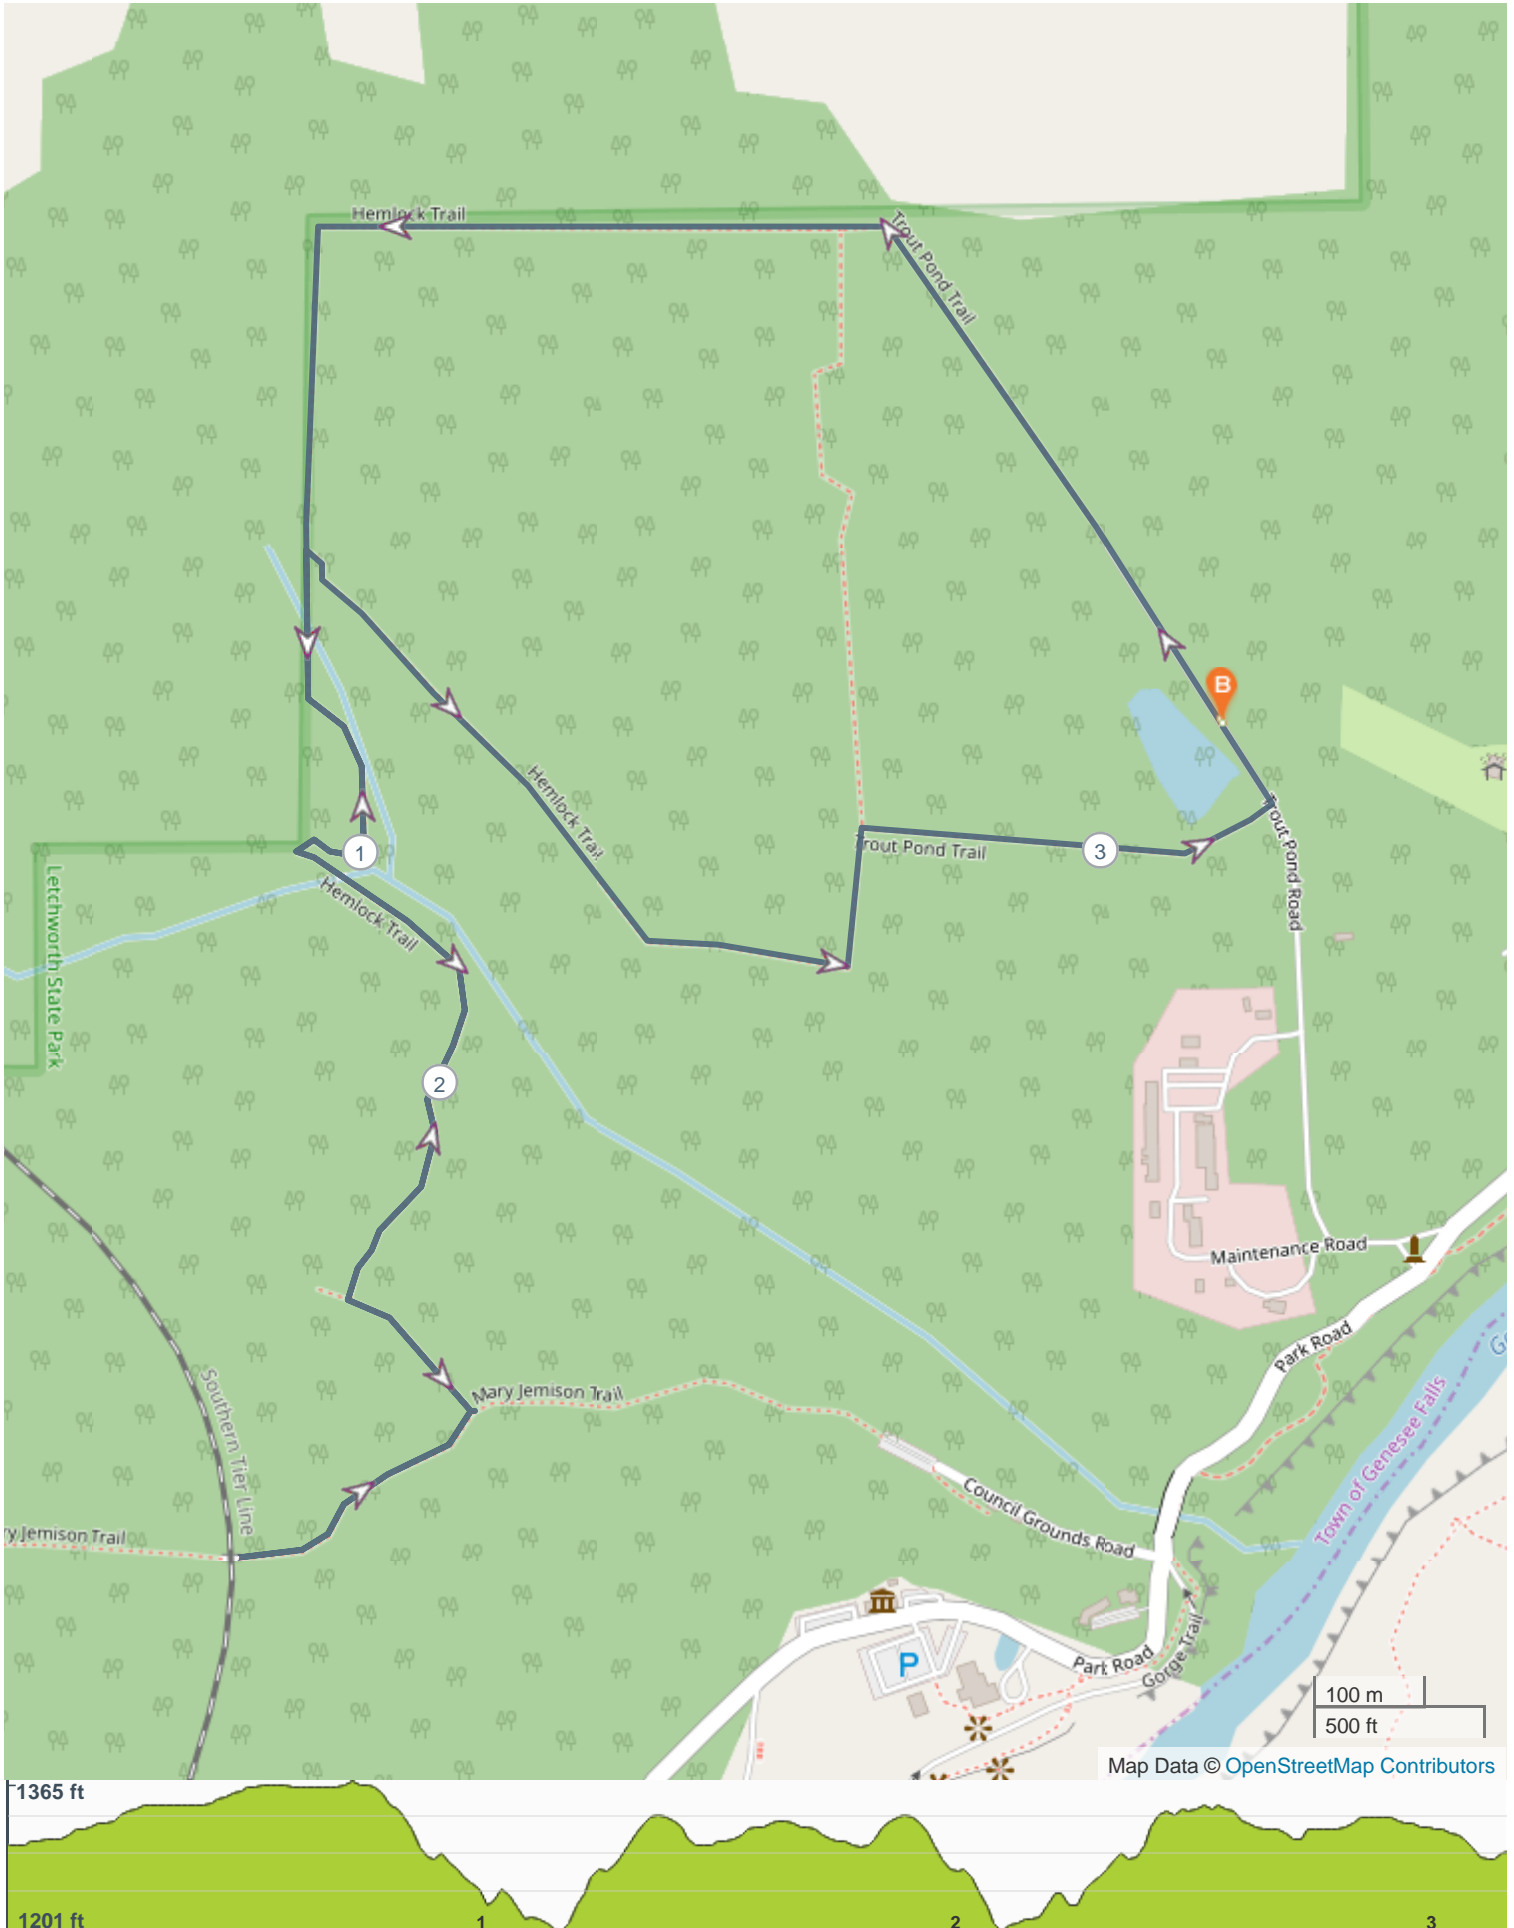

2023 Glen Iris 5K

ROUTE DIRECTIONS

No	Miles	Turn	Directions
1	0.000		Start on Trout Pond Road
2	1.351	←	Turn left onto Mary Jemison Trail
3	1.444	←	Turn left onto Mary Jemison Trail
4	1.769	←	Turn left onto Mary Jemison Trail
5	1.863	→	Turn right onto Hemlock Trail
6	2.392	↘	Turn sharp right onto Hemlock Trail
7	2.870	→	Turn right onto Trout Pond Trail
8	3.104	←	Turn left onto Trout Pond Road
9	3.155		FINISH